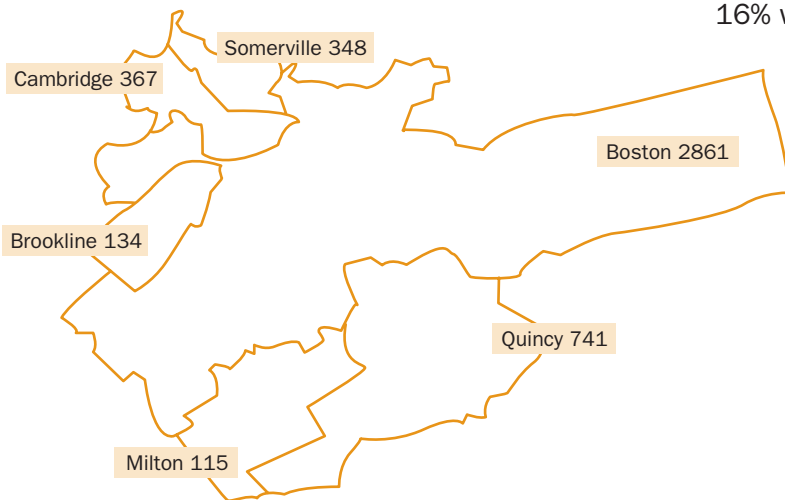

Who are our students?

FALL 2008

Out of 14, 117 students in Fall 2008

- 70% are women
- 41% attend part-time
- 74% are undergraduates
- 36% are members of a minority group
- 59% are white
- 14% are African-American
- 1% are Cape Verdean
- 12% are Asian/Pacific Islander
- 8% are Hispanic
- 0.4% are Native American
- 5% are non-resident Alien

48% of UMass Boston students are first-generation college students (neither parent graduated from college)*

38% of State supported UMass Boston students live in the Metro Boston area

Percent of NSSE 2008 respondents who reported that they "often" or "very often":