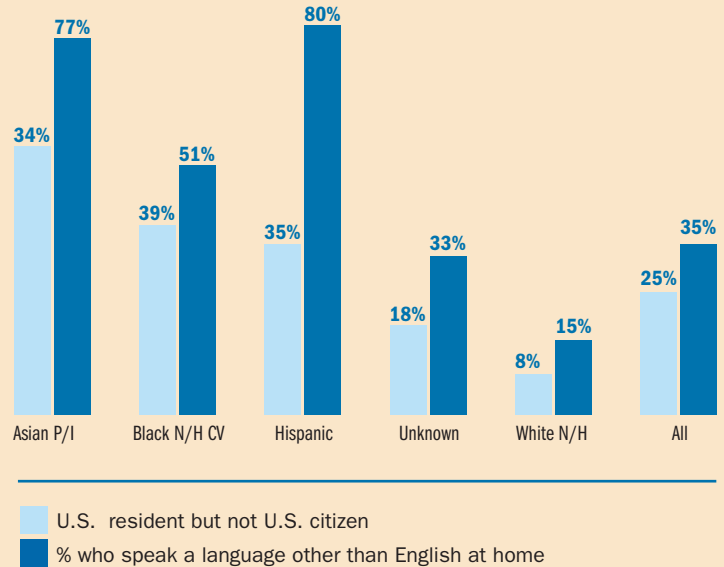

Fall 2008 GPA

Average GPA of all undergraduate students was **2.97**.

23.5% of students had a **GPA of 3.5 or higher** during the Fall 2008 term.

Top 5 Bachelor's Degrees Awarded (2007-2008)

1 Management	283
2 Psychology	141
3 Nursing	128
4 English	109
5 Criminal Justice	105

Top 5 Master's Degrees Awarded (2007-2008)

1 Education	194
2 MBA	111
3 Special Education	52
4 Nursing	38
5 Accounting	34

Degrees Awarded (July 1, 2007 - June 30, 2008)

Undergraduate Certificate	51
Bachelor's Degree	1,505
Post-Bachelor's Certificate	110
Master's Degree	792
Post-Master's Degree	42
Doctoral Degree	30

Total degrees awarded 2,530

Did you know that recent graduates reported speaking over **90 different languages?**

44% of UMass Boston Freshmen live within **11-50 miles** of campus.

Citizenship and language diversity for permanent U.S. Residents

by race/ethnicity as reported by respondents to the 2004-2005 Graduating Senior Survey

In which colleges were UMass Boston's students enrolled in Fall 2008?

	Graduate	Undergraduate
College of Liberal Arts	541	4,633
College of Management	511	1,609
College of Nursing and Health Sciences	204	1,338
College of Public & Community Service	36	268
College of Science & Mathematics	233	1,538
Graduate College of Education	1,271	-
McCormack Grad. School of Policy Studies	307	-
Non-Degree Students	536	1,092

What percentage of applicants do we admit?

Freshmen acceptance rate	63%
Transfer acceptance rate	79%

What percentage of freshmen return after their first year?	75%
What percentage of freshmen graduate within 6 years?	33%