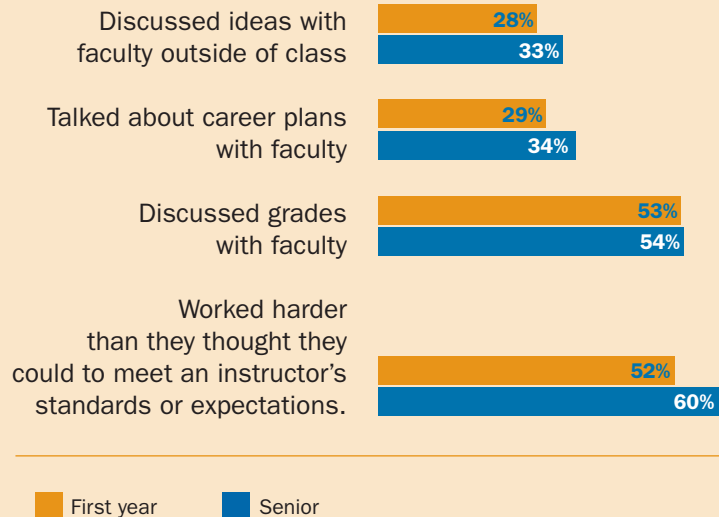

Percent of NSSE 2008 respondents who reported that they "often" or "very often":

Of 2,634 new undergraduates in fall 2008:

- 39% were first-time freshmen
- 22% were transfers with freshman standing
- 24% were transfers with sophomore standing
- 16% were transfers with upper-division standing

How old are UMass Boston Students?

- Undergraduates
- 53% are 22 or under
- 31% are between 23-30
- 15% are 31 or over

61% of UMass Boston degree-seeking undergraduates are transfer students

Unless otherwise stated, all student statistics were compiled from Fall 2008 cohorts, and include both State-Supported and Continuing Education students. *Additional data was taken from the results of the 2008 CIRP Freshmen Survey, The 2008 National Survey of Student Engagement, and The 2004-2005 Graduating Senior Survey