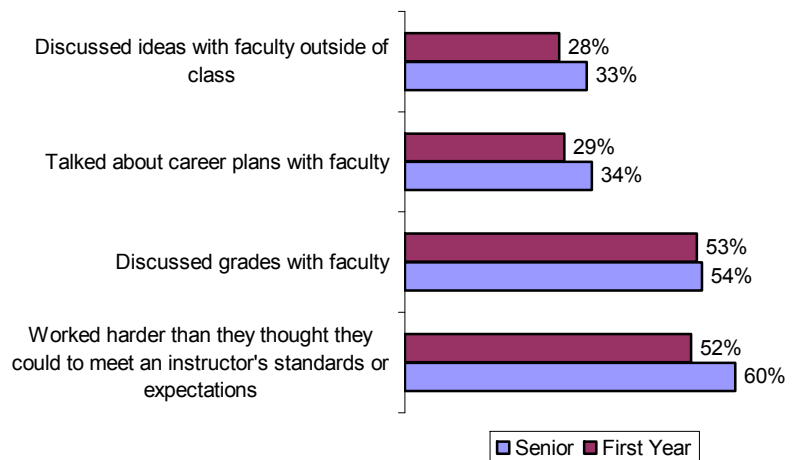

Percent of NSSE 2008 Respondents Who Reported That They "Often" or "Very Often"