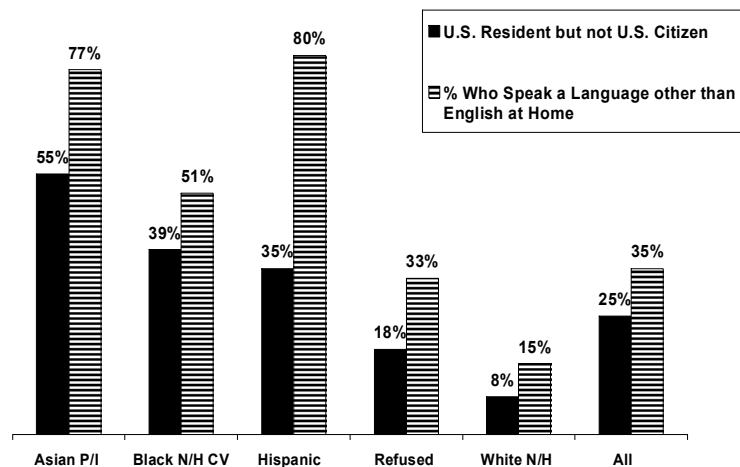

Did you know that June 2005 graduates reported speaking over 90 different languages?

For more information about students and faculty, visit us on the web at www.oirp.umb.edu

Fall 2007 GPA

Average GPA of all undergraduate students was 2.8

20% of students had a GPA of 3.5 or higher during the Fall 2007 term

Citizenship and Language Diversity for Permanent U.S. Residents
By Race/Ethnicity as reported by Respondents to the 2004-2005 Graduating Senior Survey